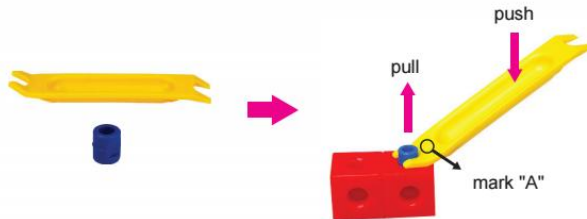

1.Gigo Connect-A-Cube Block units

With Gigo Connect-A-Cube blocks children can twist and turn their way to their amazing cognitive potentials!

Every block is a 2cm cube with 1 fixed peg and 5 sockets. The original idea for the product was represented by “dots” sketched on graph paper which could be demonstrated in 3D forms. Through this design all Gigo block pieces can be connected to one another by using identical square planes. The point in the center was used to combine the 12 square dots. In other words, with just 12 Gigo blocks there can be $12! \times 4^2 = 958,000,000$ different combinations. Thus were born learning blocks with the most variations known to Man.

With the cube, the triangle, the convex, the concave, and the peg and peg remover, children can assemble whatever they want to innovate and even build their dream castles.