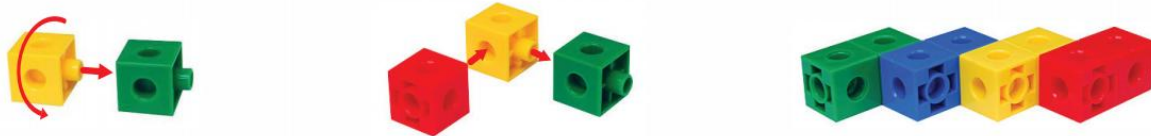

2.Gigo blocks features

The endlessly fun Gigo blocks carry 3 major features:

- Represented by "dot" – Simple, yet with the most variations in the world.
- Learning through hands-on playing – Gigo blocks offer children a chance to understand mankind's amazing cognitive abilities.
- A learning tool for future leaders – Gigo blocks encourage critical thinking and creativity.

3.Gigo blocks functions

The colorful Gigo blocks are 2cm cubes appropriate for any 3 to 6 year old children to build, twist and turn into any desired shape. The hands-on experience will stimulate their cognitive abilities.

Children playing with Gigo blocks will gain insight into the basic laws of mathematics, physics, and engineering. Playing Gigo blocks can also improve children's muscular-motor senses, sense of balance, eye-hand coordination, and integrated neurological functions. Moreover, Gigo blocks can help children cultivate patience, focus, imagination, and creativity.

Who knows? With the stimulation from Gigo blocks your child might just grow up to become a great scientist, architect, or inventor!