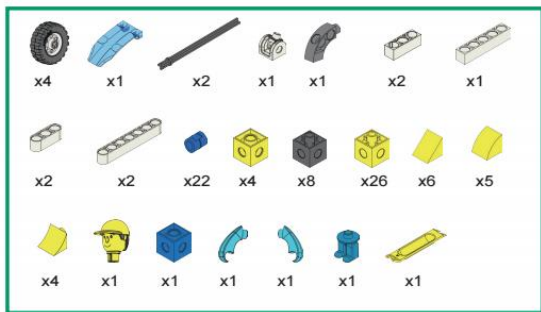

13

**1**  
**X2**

**2**

**3**

**4**

**5**

**6**

**A**

# STORY LINE

CARS MINI  
#7417  
24 Models to build  
51 PCS

ANIMALS MINI  
#7419  
20 Models to build  
63 PCS

DINO PARK  
#7424  
7 Models to build  
119 PCS

SPACE MINI  
#7418  
20 Models to build  
60 PCS