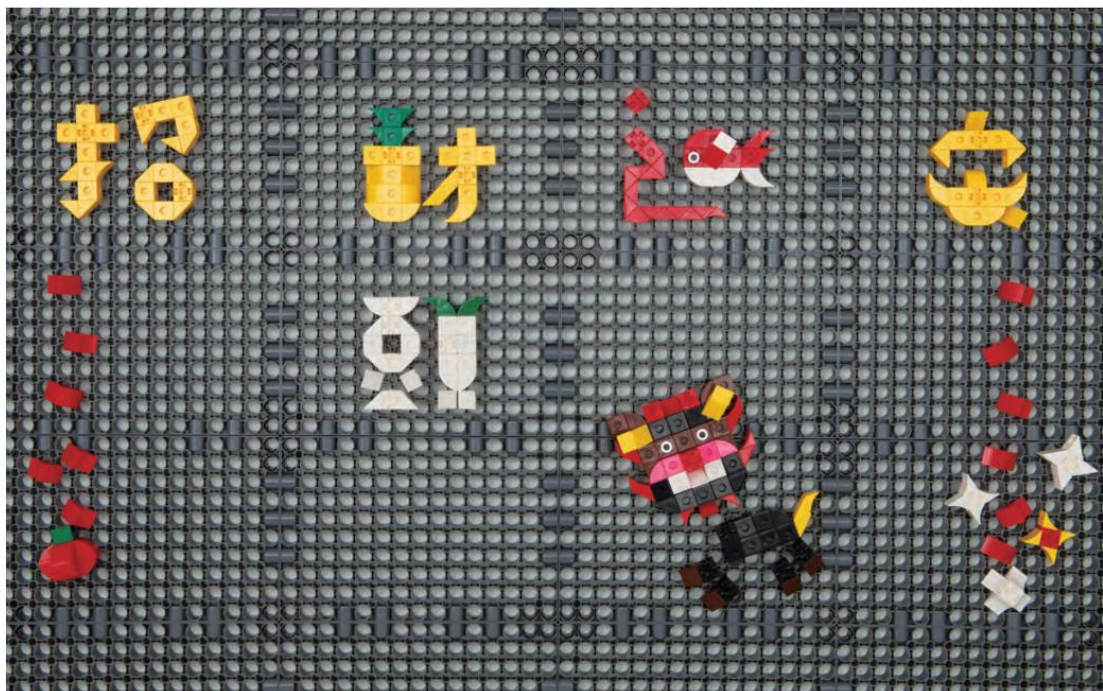

## 主題製作：招財進寶

Theme: Bring in Wealth and Treasure

僅供參考，依實際組裝為主。

The pictures provided are given as a guide, you are encouraged to create your own solution.